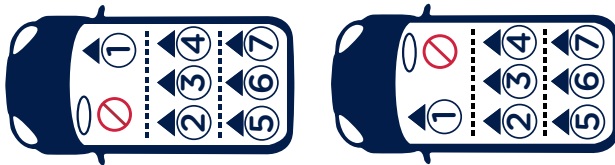

Designed
around your life

Vehicle fitting information

This is an “i-Size” Enhanced Child Restraint System. It is approved according to UN Regulation No.129, for use in, i-Size compatible vehicle seating positions as indicated by vehicle manufacturers in the vehicle users’ manual.

This is Universal Belted Enhanced Child Restraint System. It is approved according to UN Regulation No.129, for use primarily in “Universal seating positions” as indicated by vehicle manufacturers in the vehicle users’ manual.

It is suitable to fit into seat positions in most cars. The numbers on the diagram below correspond with the vehicle fitting positions listed in the following pages.

Before you purchase the vehicle, check that it is equipped with the appropriate anchorages.