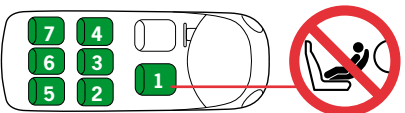

Car manufacturer	Model	1st year of production	Approved seats
Alfa Romeo	147	2000	2,4
	i3	1997	2,4
	159	2006	2,4
	Giulia	2015	2,4
	Giulietta	2010	2,4
	Mito	2008	2,4
	Stelvio	2017	2,4
Audi	A1	2010	2,4
	A2	2000	2,4
	A3, S3	1997	2,4
	A3, S3	2003	2,4
	A3 sportback	2003	2,4
	A3 cabrio	2008	2,4
	A4, S4, RS4	1998	1,2,4
	A4 avant	1996	2,4
	A4, S4, RS4	2000	1,2,4
	A4 avant	2000	1,2,4
	A4 cabrio	2002	1,2,4
	A4 imo	2015	1,2,4
	A4 avant	2015	1,2,4
	A5, S5	2007	1,2,4
	A5 sportback	2009	1,2,4
	A5 cabrio	2009	2,4
	A5 coupe	2016	1,2,4
	A6, S6, RS6	1998	2,4
	A6, S6, RS6	2004	1,2,4
	A6	2018	1,2,4
	A7	2010	2,4
	A7	2018	1,2,4
	A8, S8	1998	2,4
	A8	2018	2,4
	E-tron	2019	1,2,4
	Q2	2016	1,2,4
	Q3	2010	1,2,4
	Q3	2018	1,2,4
	Q5	2008	1,2,4
	Q5	2016	1,2,4
	Q7	2006	1,2,4
	Q7	2015	1,2,4
	Q8	2019	1,2,4
	TT	2015	1,2,4
BMW	1 serie	2005	2,4
	1 serie (F40)	2019	2,4
	2 serie Active tourer	2014	2,4
	2 serie Gran tourer	2015	2,4
	3 serie	1998	2,4
	3 serie Sedan	2018	2,4
	4 serie Gran coupe	2014	2,4
	5 serie	2000	2,4
	5 serie Limousine	2016	2,4
	5 serie Touring	2017	2,4
	6 serie	2003	2,4
	6 serie GT	2017	2,4
	7 serie	2001	2,4
	7 serie	2015	2,4

Car manufacturer	Model	1st year of production	Approved seats
	8 serie Coupe	2018	2,4
	i3	2013	2,4
	Mini	2006	2,4
	Mini Clubman	2007	2,4
	Mini Clubman	2015	1,2,4
	Mini Countryman	2010	2,4
	Mini Countryman	2016	1,2,4
	X1	2004	2,4
	X1	2015	2,4
	X3	2004	2,4
	X3	2017	2,4
	X4	2018	2,4
	X5	2004	2,4
	X5	2013	2,4
	X5	2018	2,4
	X6	2008	2,4
	X6	2019	2,4
	X7	2018	2,4,7
	Z4	2018	1
Chevrolet	Aveo	2006	2,4
	Captiva	2006	2,4
	Cruze	2009	2,4
	Epica	2006	2,4
	Kalos	2002	2,4
	Lacetti	2004	2,4
	Malibu	2011	2,4
	Matiz	2005	2,4
	Nubira	2009	2,4
	Orlando	2011	2,4
	Spark	2009	2,4
	Trax	2013	2,4
Chrysler	300 CC	2008	2,4
	Dodge Caliber	2006	2,4
	Dodge Nitro	2006	2,4
	Dodge RAM	2002	2,4
	Jeep Commander	2006	2,4
	Jeep Grand Cherokee	2010	2,4
	Jeep Wrangler	2011	2,4
	PT cruiser	2000	2,4
	Sebring	2007	2,4
	Voyager	2001	2,4
Citroën	Berlingo	2008	1,2*,4*
	Berlingo Multispace	2012	2*,4*
	Berlingo	2018	2*,3,4*
	C1	2005	2,4
	C1	2014	2,4
	C2	2004	2,4
	C3	2004	2,4
	C3	2016	1,2,4
	C3 Picasso	2013	2,4
	C3 Aircross	2017	2,4
	C4	2004	2,4
	C4 Aircross	2012	2,4
	C4 Cactus	2014	2,4
	C4 Picasso	2007	1,2*,3,4*